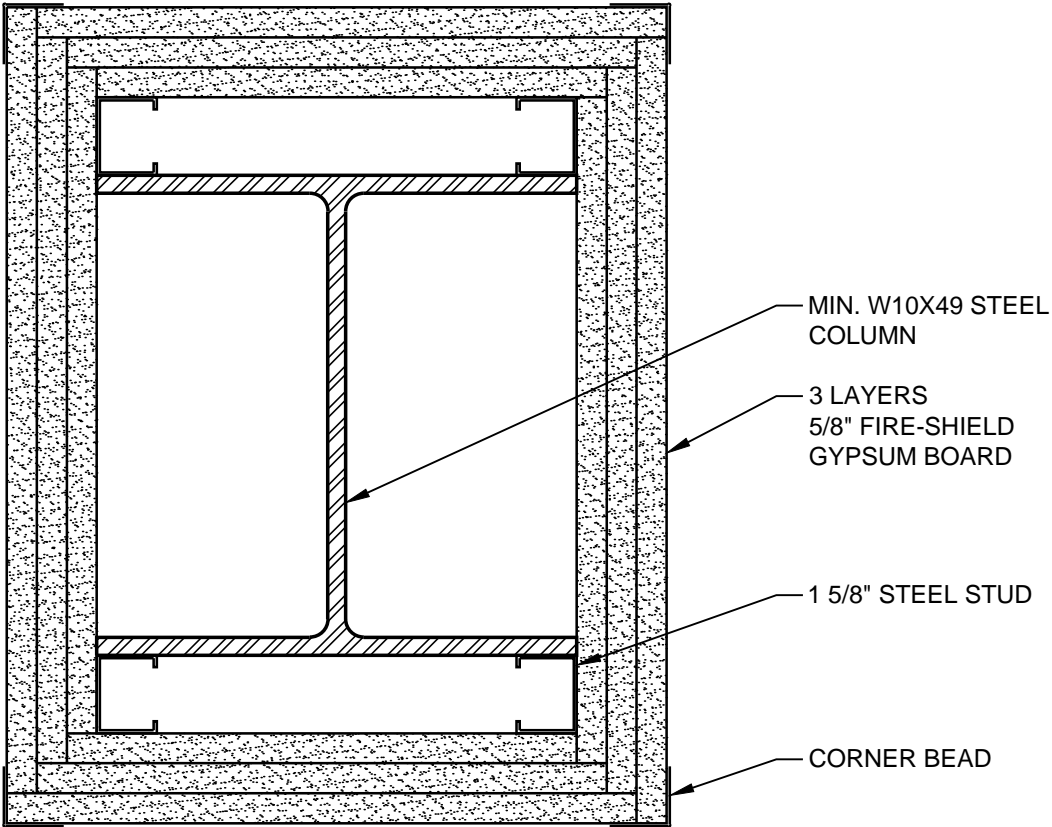

COLUMN - 3 HR
UL DESIGN: X510

DATE: 11/05/13	3 HOUR RATED COLUMN	
SCALE: 3"=1'-0"	DETAIL: CL 301	