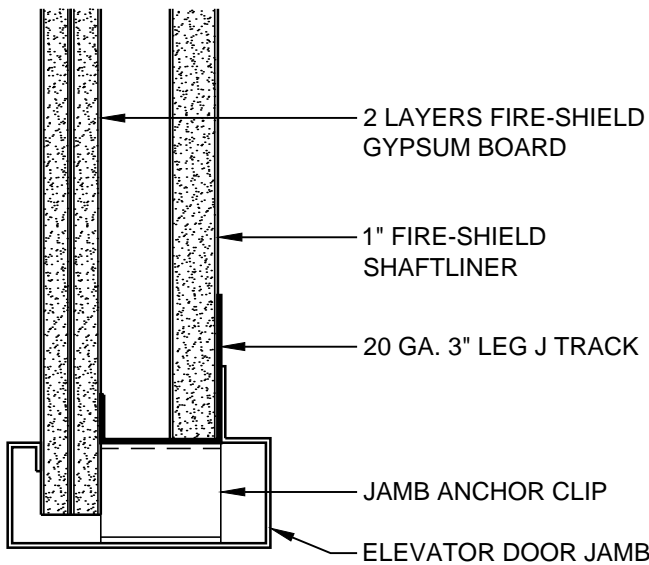

ELEVATOR DOOR HEAD

ELEVATOR DOOR HEAD
(FOR ELEVATOR DOORS < 7'-0")

ELEVATOR DOOR JAMB

ELEVATOR DOOR JAMB
(FOR ELEVATOR DOORS < 7'-0")

DATE: 11/05/13	ELEVATOR SHAFTWALL HEAD AND JAMB DETAILS	
SCALE: 3"=1'-0"	DETAIL: EV 103	