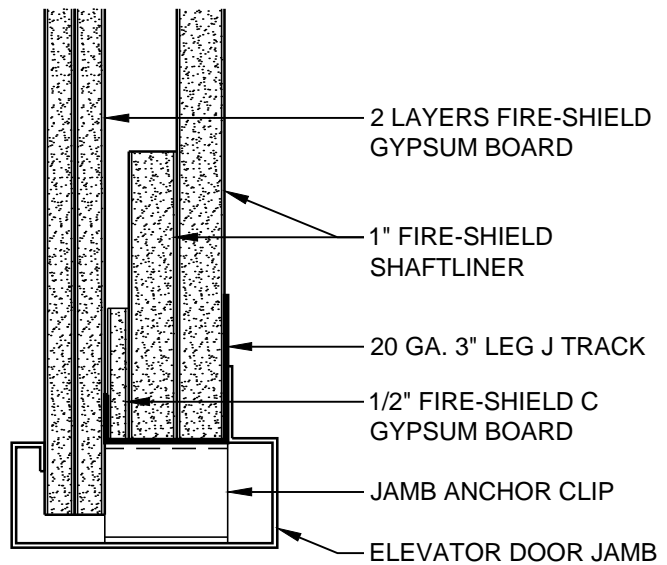

ELEVATOR DOOR HEAD

ELEVATOR DOOR HEAD
(FOR ELEVATOR DOORS < 7'-0")

ELEVATOR DOOR JAMB

ELEVATOR DOOR JAMB
(FOR ELEVATOR DOORS < 7'-0")

DATE: 11/05/13	ELEVATOR SHAFTWALL HEAD AND JAMB DETAILS	
SCALE: 3"=1'-0"	DETAIL: EV 103	