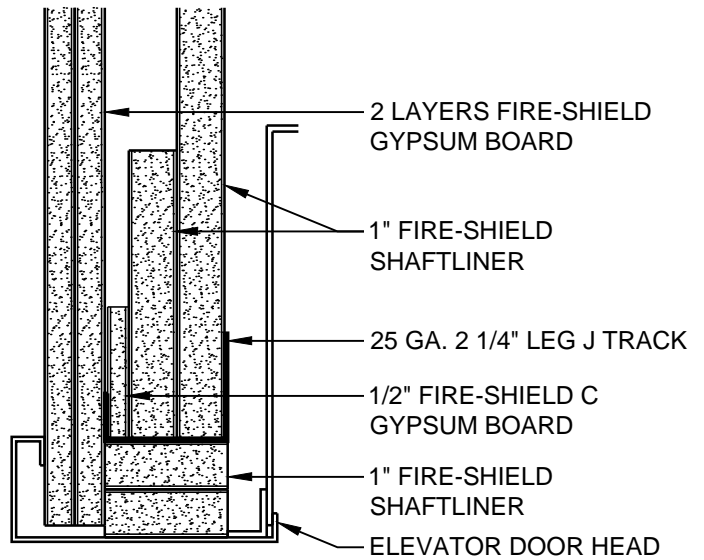

ELEVATOR DOOR HEAD

ELEVATOR DOOR HEAD
(FOR ELEVATOR DOORS < 7'-0")

ELEVATOR DOOR JAMB

ELEVATOR DOOR JAMB
(FOR ELEVATOR DOORS < 7'-0")

DATE: 11/05/13	ELEVATOR SHAFTWALL HEAD AND JAMB DETAILS	
SCALE: 3"=1'-0"	DETAIL: EV 103	